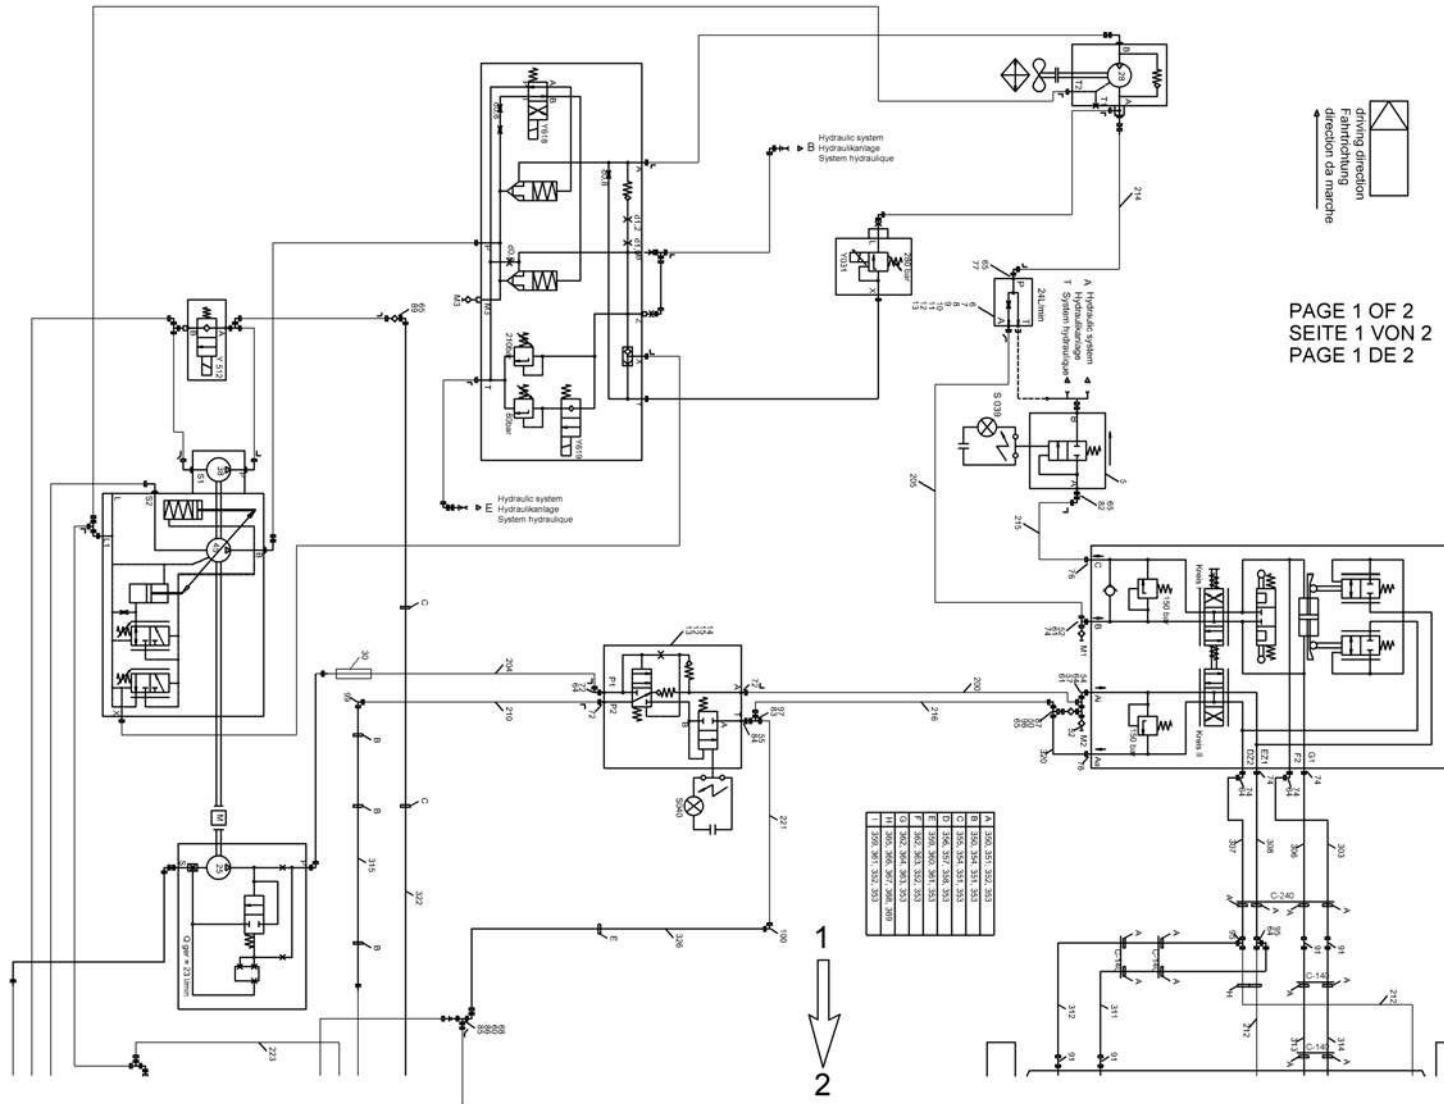

HYDRAULIC PLAN steering
 HYDRAULIKPLAN Lenkung
 PLAN HYDRAULIQUE direction

from No / up to No
 WFN4RUF###2031190

Figure
 Bild 99707783385
 Figure

TADANO
 1102-04

HYDRAULIC PLAN steering
 HYDRAULIKPLAN Lenkung
 PLAN HYDRAULIQUE direction

from No / up to No
 WFN4RUF###2031190

Figure
 Bild 99707783385
 Figure

TADANO
 1102-04